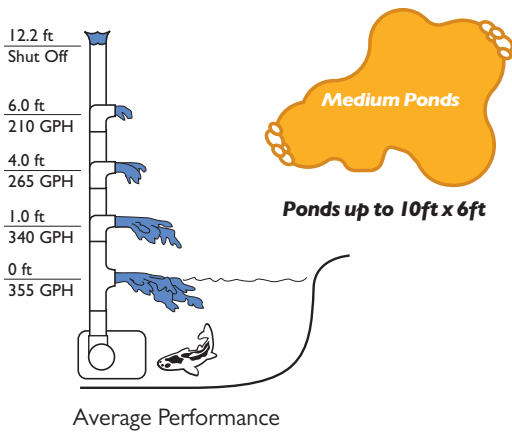

## Pond Pump

### Product Features

- 340 gallons per hour at 1 ft lift
- High lift design

### Specifications & Performance

<b>Application</b>	Ideal for ponds up to 700 gallons Finished size 10 ft x 6 ft
<b>Operation</b>	Underwater use only
<b>Power Requirements</b>	115 V
<b>Performance</b>	340 gallons/hour @1" lift
<b>Shut Off</b>	12.2 ft
<b>Water Inlet Type</b>	Adjustable for top or bottom intake
<b>Water Outlet Type</b>	1/2" I.D. tubing
<b>Cord Length</b>	20 ft
<b>UPC</b>	052309706022
<b>Master Pack</b>	2